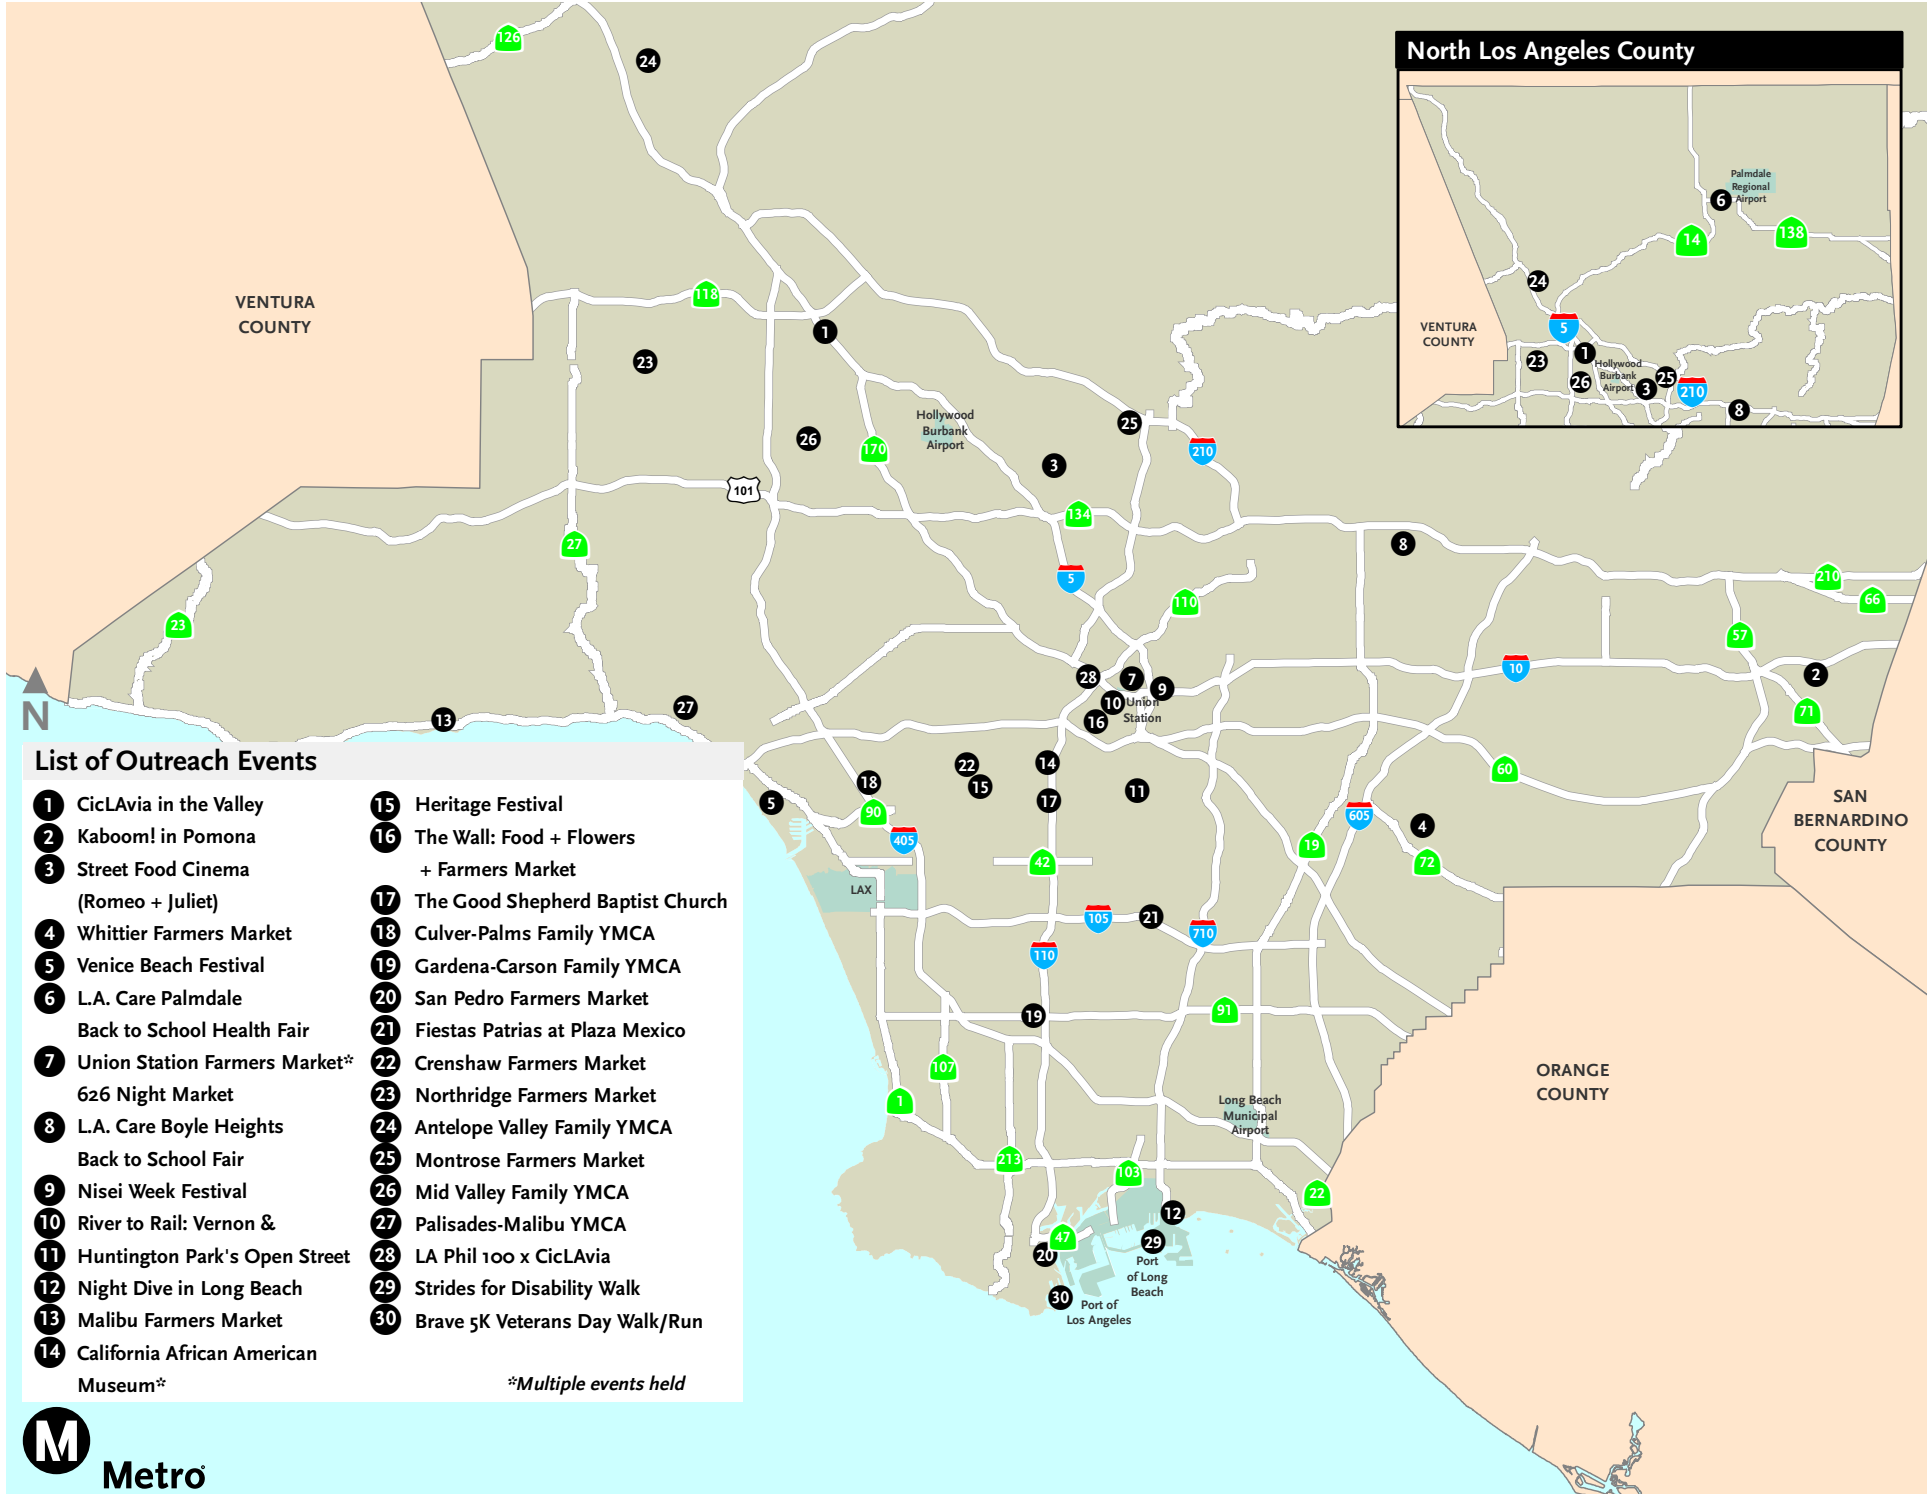

Our Next LA* Engagement Locations Map

List of Outreach Events

- | | |
|--|--|
| 1 CicLAVia in the Valley | 15 Heritage Festival |
| 2 Kaboom! in Pomona | 16 The Wall: Food + Flowers + Farmers Market |
| 3 Street Food Cinema (Romeo + Juliet) | 17 The Good Shepherd Baptist Church |
| 4 Whittier Farmers Market | 18 Culver-Palms Family YMCA |
| 5 Venice Beach Festival | 19 Gardena-Carson Family YMCA |
| 6 L.A. Care Palmdale Back to School Health Fair | 20 San Pedro Farmers Market |
| 7 Union Station Farmers Market* 626 Night Market | 21 Fiestas Patrias at Plaza Mexico |
| 8 L.A. Care Boyle Heights Back to School Fair | 22 Crenshaw Farmers Market |
| 9 Nisei Week Festival | 23 Northridge Farmers Market |
| 10 River to Rail: Vernon & | 24 Antelope Valley Family YMCA |
| 11 Huntington Park's Open Street | 25 Montrose Farmers Market |
| 12 Night Dive in Long Beach | 26 Mid Valley Family YMCA |
| 13 Malibu Farmers Market | 27 Palisades-Malibu YMCA |
| 14 California African American Museum* | 28 LA Phil 100 x CicLAVia |
| | 29 Strides for Disability Walk |
| | 30 Brave 5K Veterans Day Walk/Run |

*Multiple events held